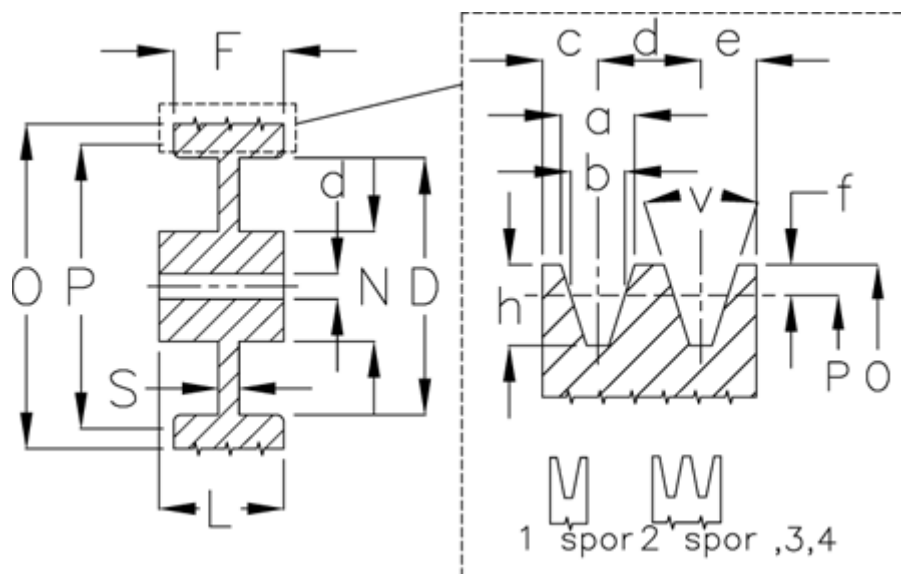

Article number: 60410225001

Description: V-belt pulley, no bore C 250/1

Measures

D	= 193	S	= 16
d	= 20	Type	= C
F	= 34.0		
L	= 50		
N	= 86		
Number of ribs	= 1		
O	= 259.6		
P	= 250		